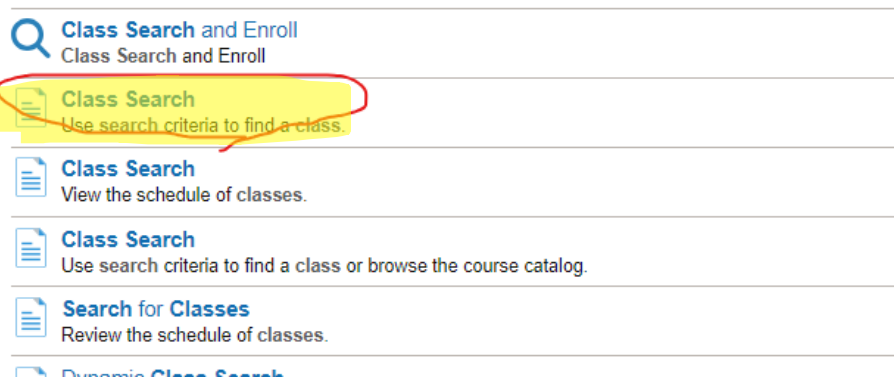

Searching by Gen Eds (Content Areas – CA 1, CA 2, CA 3, CA 4 Etc.)

1. Go to student admin – go to search bar

2. Type in “Class Search” and hit Enter
3. Select the second choice “Class Search – Use Search criteria to find class”

4. You should see something like this:

Search for Classes

Enter Search Criteria

Search for Classes

Institution

Term

Select at least 2 search criteria. Select Search to view your search results.

▼ Class Search